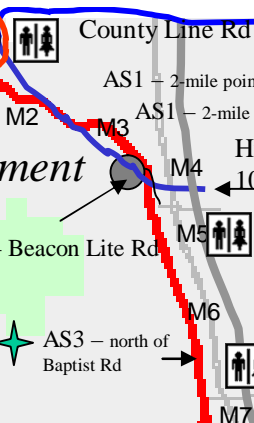

# 2009 ADT Marathon Map

Palmer Lake

Monument

United States Air Force Academy

Colorado Springs

Palmer Lake Start

Hwy 105

Baptist Road

AFA Northgate

AFA Southgate

Edmondson Trailhead

Gossage Youth Sports Complex

Finish : America the Beautiful Park, West from Cascade, south of Colorado Avenue

AS2 - Beacon Lite Rd

AS3 - north of Baptist Rd

AS4 - water treatment plant

AS5 - Northgate Road, AFA

AS7 - south of low water crossing

AS8 - Ice Lake

AS9 - Edmondson Trailhead

AS10 - Criterium Bike Shop

AS11 - Garden of the Gods Road

AS12 - Goose Gossage

AS13 - Beacon St

AS14 - Cache La Poudre

Relay Exchange Zone 1/2, just south of Baptist Rd, mile 6.75

Relay Exchange Zone 2/3, Ice Lake, mile 15.25

Relay Exchange Zone 3/4, South end of Goose Gossage, mile 22

Gel Locations